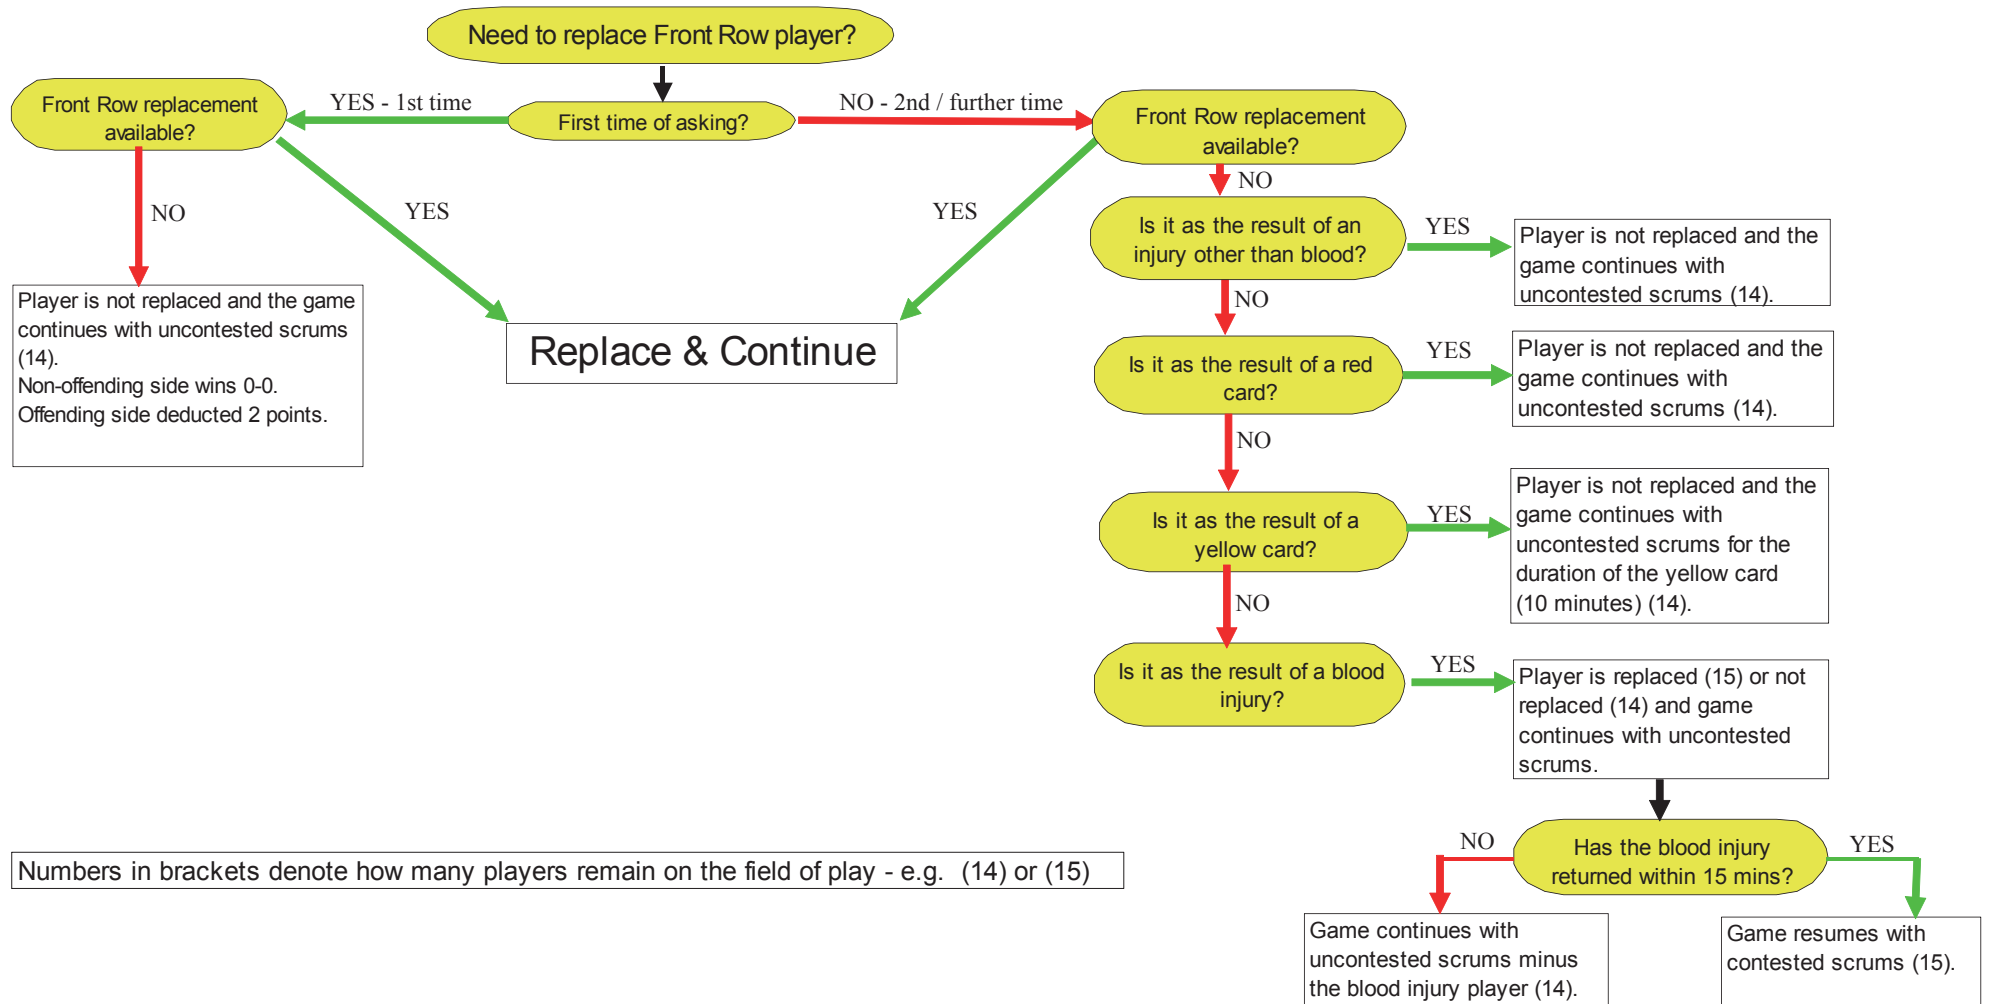

# RFU Regulation 7.3 - Front Row - Logic Tree (August 2009)

Numbers in brackets denote how many players remain on the field of play - e.g. (14) or (15)

Midlands Leagues Organising Committee  
 Chairman - Paul Kaminski (kami.rugby@paulkaminski.demon.co.uk)  
 Secretary - Roger Rees (rogerwrees@sky.com)

For all the above the result at the end of 80 minutes play stands.